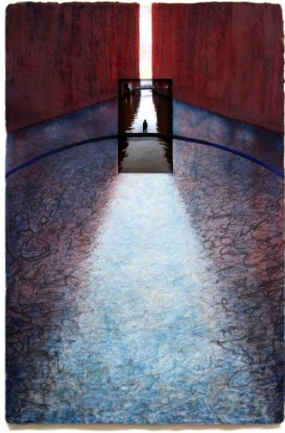

bridge -
Werkverzeichnis
P530

82x62 cm

SOLD