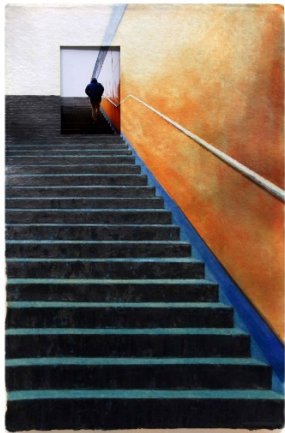

stairs -
Werkverzeichnis
P530

82x62 cm

Mixed Media,
Photographs

Price on
request