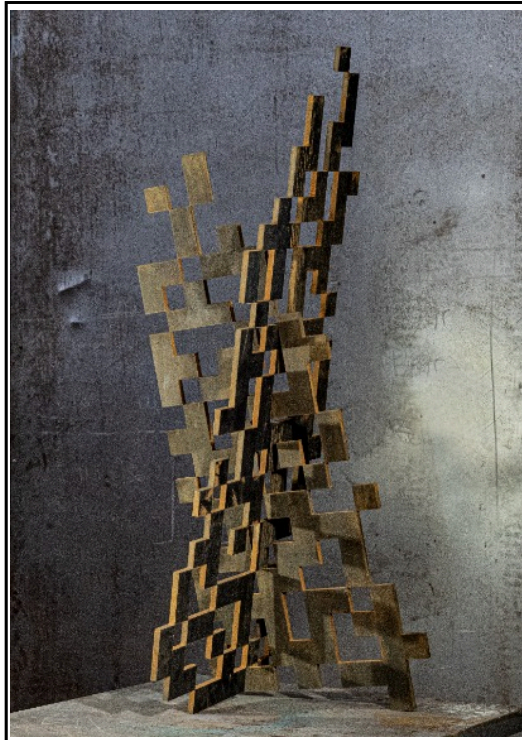

Isolde

82x58 cm

Solid steel

Price on request

 A square QR code with a dark, textured background, mounted on a black frame.	QR-Code VII, Tabu 625 II	59x42 cm	Structural steel	Price on request
 A square QR code with a dark, textured background, mounted on a white frame.	QR-Code II. Brave New World	46x46 cm	Structural steel	Price on request