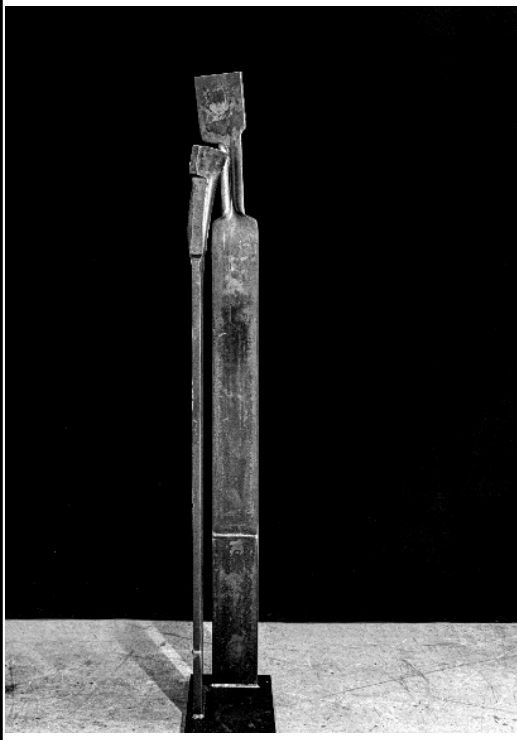

**Wolf Georg-Friedrich**

Bild	Titel	Grösse (H x B)	Technik	Preis (CHF)
	Fingerprint VI	440x cm	Structural Steel	Price on request
	Bürger von Calais	150x80 cm	Flat steel	Price on request

Tribute to George

270x150 cm

structural steel plate,  
historic steam  
locomotive

Price on  
request

The Missing Piece  
Yellow

120x120 cm

Structural steel

Price on  
request

Kosmos III

75x75 cm

Structural Steel

Price on  
request

	Anubis I	198x50 cm	Solid steel	Price on request
	Fingerprint VII	210x80 cm	Structural Steel	Price on request

Tod in Venedig

161x34 cm

Price on request

Fingerprint X

90x85 cm

Solid steel

Price on request

Athlet I

182x50 cm

Solid steel

Price on request

Athlet II