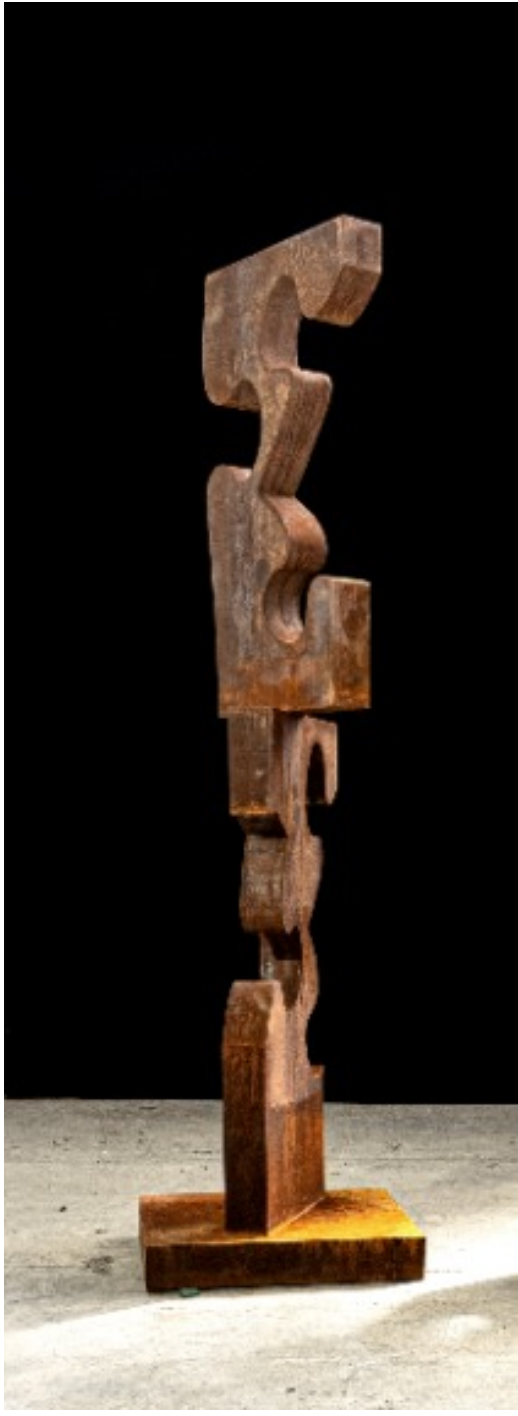

Wolf Georg-Friedrich

Bild	Titel	Grösse (H x B)	Technik	Preis (CHF)
	Fingerprint VI	440x cm	Structural Steel	Price on request
	Bürger von Calais	150x80 cm	Flat steel	Price on request

	<p>Tribute to George</p>	<p>270x150 cm</p>	<p>structural steel plate, historic steam locomotive</p>	<p>Price on request</p>
	<p>The Missing Piece Yellow</p>	<p>120x120 cm</p>	<p>Structural steel</p>	<p>Price on request</p>
	<p>Kosmos III</p>	<p>75x75 cm</p>	<p>Structural Steel</p>	<p>Price on request</p>

	Anubis I	198x50 cm	Solid steel	Price on request
	Fingerprint VII	210x80 cm	Structural Steel	Price on request

Tod in Venedig

161x34 cm

Price on request

Fingerprint X

90x85 cm

Solid steel

Price on request

Athlet I

182x50 cm

Solid steel

Price on request

Athlet II

185x50 cm

Solid steel

Price on request

Würfelspiel II

103x60 cm

Structural steel

Price on request

 A red laser-cut steel sculpture titled 'Fingerprint V'. It features a complex, abstract design with multiple interlocking, curved and rectangular elements. The sculpture is mounted on a white rectangular base against a light gray background.	Fingerprint V	25x25 cm	Steel plate, Lasercut	Price on request
 A structural steel sculpture titled 'Würfelspiel I'. It is a dark, weathered metal piece with a complex, angular, and somewhat abstract form. The sculpture is mounted on a white rectangular base against a black background.	Würfelspiel I	80x30 cm	Structural steel	Price on request