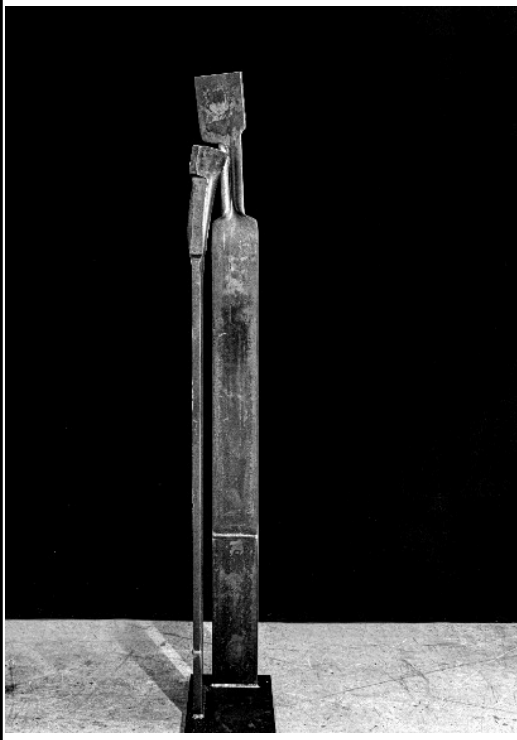

Wolf Georg-Friedrich

Bild	Titel	Grösse (H x B)	Technik	Preis (CHF)
	Fingerprint VI	440x cm	Structural Steel	Price on request
	Bürger von Calais	150x80 cm	Flat steel	Price on request

	<p>Tribute to George</p>	<p>270x150 cm</p>	<p>structural steel plate, historic steam locomotive</p>	<p>Price on request</p>
	<p>The Missing Piece Yellow</p>	<p>120x120 cm</p>	<p>Structural steel</p>	<p>Price on request</p>
	<p>Kosmos III</p>	<p>75x75 cm</p>	<p>Structural Steel</p>	<p>Price on request</p>

	Anubis I	198x50 cm	Solid steel	Price on request
	Fingerprint VII	210x80 cm	Structural Steel	Price on request

Tod in Venedig

161x34 cm

Price on request

Fingerprint X

90x85 cm

Solid steel

Price on request

Athlet I

182x50 cm

Solid steel

Price on request

Athlet II

185x50 cm

Solid steel

Price on request

Würfelspiel II

103x60 cm

Structural steel

Price on request

 A red laser-cut steel sculpture titled 'Fingerprint V'. It features a complex, abstract design with multiple interlocking, curved and rectangular elements. The sculpture is mounted on a white rectangular base against a light gray background.	Fingerprint V	25x25 cm	Steel plate, Lasercut	Price on request
 A structural steel sculpture titled 'Würfelspiel I'. It is a dark, weathered metal piece with a complex, angular, and somewhat abstract form. The sculpture is mounted on a white rectangular base against a black background.	Würfelspiel I	80x30 cm	Structural steel	Price on request