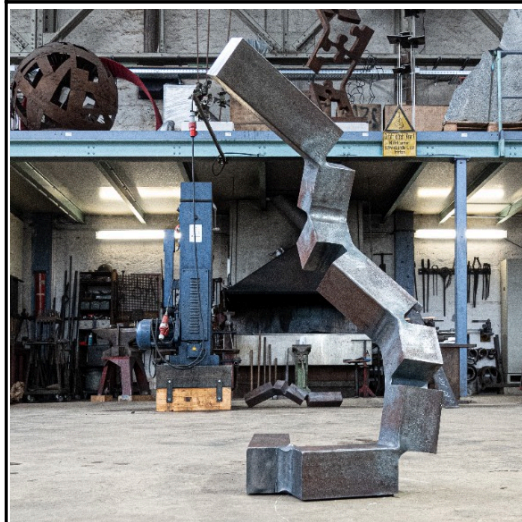

QR Code V

105x45 cm

Structural steel plate

Price on request

Fingerprint III

55x60 cm

Structural plate

Price on request

Würfelspiel II

103x60 cm

Structural steel

Price on request

 A red laser-cut steel sculpture titled 'Fingerprint V'. It features a complex, abstract design with multiple interlocking, curved and rectangular elements. The sculpture is mounted on a white rectangular base against a light gray background.	Fingerprint V	25x25 cm	Steel plate, Lasercut	Price on request
 A structural steel sculpture titled 'Würfelspiel I'. It is a dark, weathered metal piece with a complex, angular, and somewhat abstract form. The sculpture is mounted on a white rectangular base against a black background.	Würfelspiel I	80x30 cm	Structural steel	Price on request