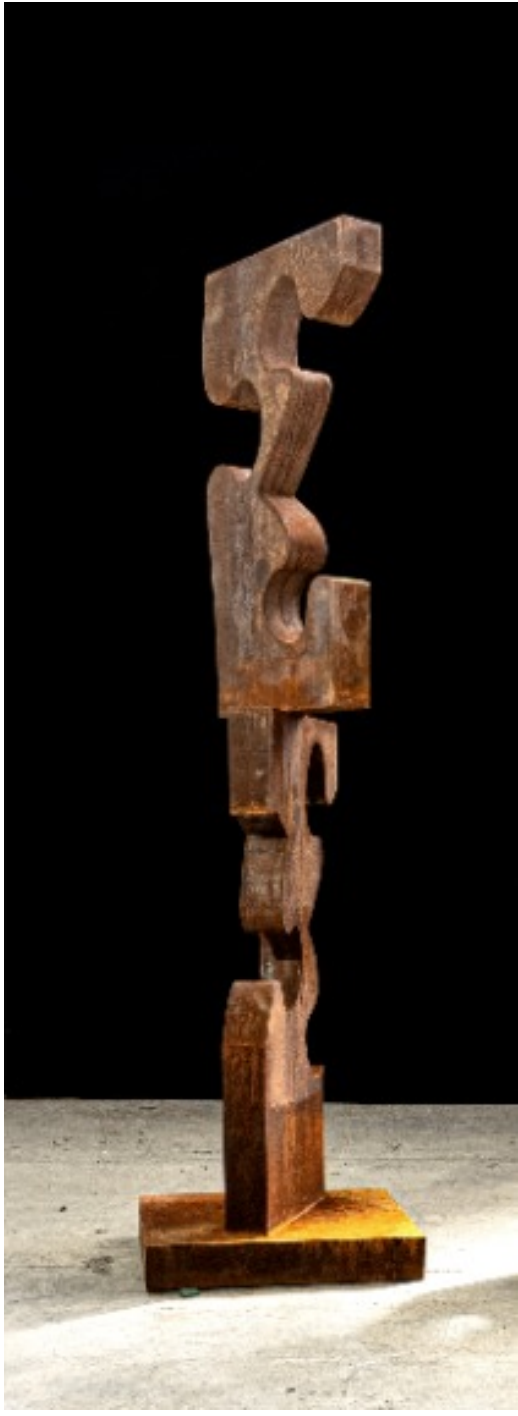

Wolf Georg-Friedrich

Bild	Titel	Grösse (H x B)	Technik	Preis (CHF)
	Fingerprint VI	440x cm	Structural Steel	Price on request
	Bürger von Calais	150x80 cm	Flat steel	Price on request

	<p>Tribute to George</p>	<p>270x150 cm</p>	<p>structural steel plate, historic steam locomotive</p>	<p>Price on request</p>
	<p>The Missing Piece Yellow</p>	<p>120x120 cm</p>	<p>Structural steel</p>	<p>Price on request</p>
	<p>Kosmos III</p>	<p>75x75 cm</p>	<p>Structural Steel</p>	<p>Price on request</p>

	Anubis I	198x50 cm	Solid steel	Price on request
	Fingerprint VII	210x80 cm	Structural Steel	Price on request

Tod in Venedig

161x34 cm

Price on request

Fingerprint X

90x85 cm

Solid steel

Price on request

Athlet I

182x50 cm

Solid steel

Price on request

Athlet II

185x50 cm

Solid steel

Price on request