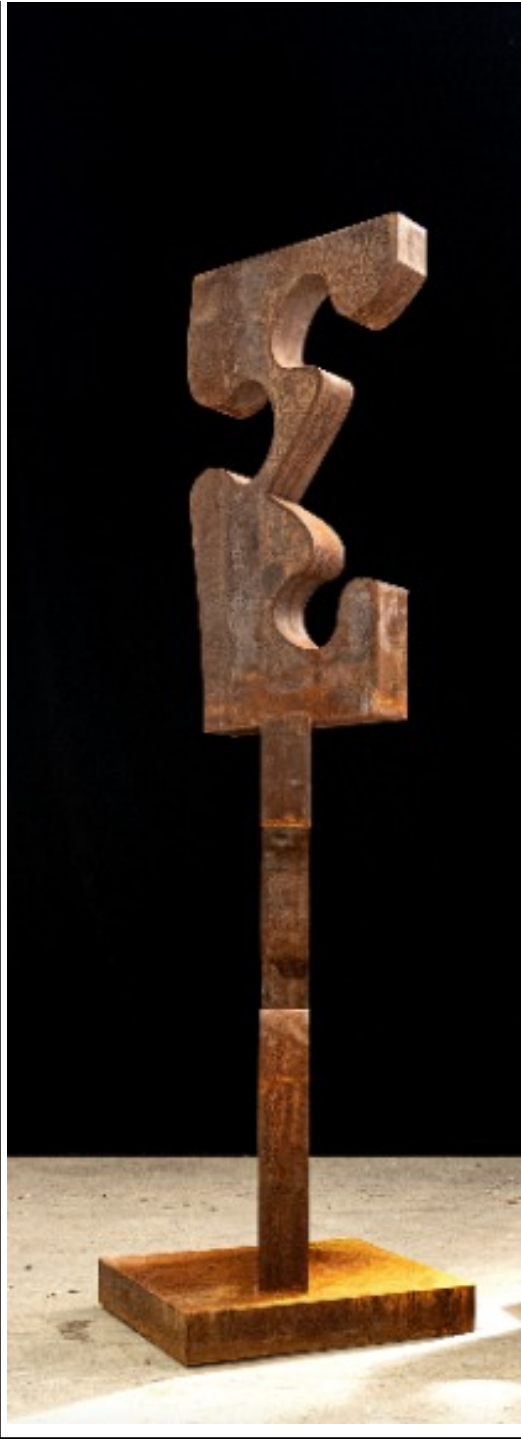

Wolf Georg-Friedrich

Bild	Titel	Grösse (H x B)	Technik	Preis (CHF)
	Fingerprint VI	440x cm	Structural Steel	Price on request
	Bürger von Calais	150x80 cm	Flat steel	Price on request

	<p>Tribute to George</p>	<p>270x150 cm</p>	<p>structural steel plate, historic steam locomotive</p>	<p>Price on request</p>
	<p>The Missing Piece Yellow</p>	<p>120x120 cm</p>	<p>Structural steel</p>	<p>Price on request</p>
	<p>Kosmos III</p>	<p>75x75 cm</p>	<p>Structural Steel</p>	<p>Price on request</p>

	Anubis I	198x50 cm	Solid steel	Price on request
	Fingerprint VII	210x80 cm	Structural Steel	Price on request

Tod in Venedig

161x34 cm

Price on request

Fingerprint X

90x85 cm

Solid steel

Price on request

Athlet I

182x50 cm

Solid steel

Price on request

Athlet II

185x50 cm

Solid steel

Price on request

Würfelspiel II

103x60 cm

Structural steel

Price on request

 A red laser-cut steel sculpture titled 'Fingerprint V'. It features a complex, abstract design with multiple interlocking, curved and rectangular elements. The sculpture is mounted on a white rectangular base against a light gray background.	Fingerprint V	25x25 cm	Steel plate, Lasercut	Price on request
 A structural steel sculpture titled 'Würfelspiel I'. It is a dark, weathered metal piece with a complex, angular, and somewhat abstract form. The sculpture is mounted on a white rectangular base against a black background.	Würfelspiel I	80x30 cm	Structural steel	Price on request