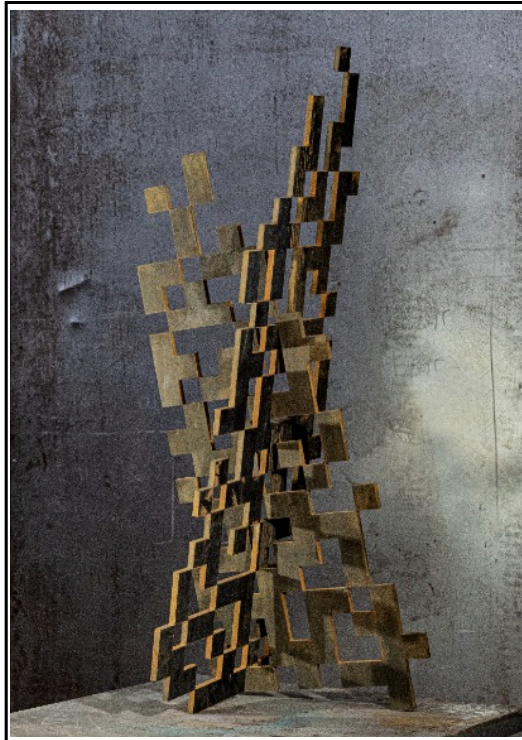

Wolf Georg-Friedrich

Bild	Titel	Grösse (H x B)	Technik	Preis (CHF)
	Fingerprint VI	440x cm	Structural Steel	Price on request
	Bürger von Calais	150x80 cm	Flat steel	Price on request

	<p>Tribute to George</p>	<p>270x150 cm</p>	<p>structural steel plate, historic steam locomotive</p>	<p>Price on request</p>
	<p>The Missing Piece Yellow</p>	<p>120x120 cm</p>	<p>Structural steel</p>	<p>Price on request</p>
	<p>Kosmos III</p>	<p>75x75 cm</p>	<p>Structural Steel</p>	<p>Price on request</p>

 A square QR code with a dark, textured background, mounted on a black frame.	QR-Code VII, Tabu 625 II	59x42 cm	Structural steel	Price on request
 A square QR code with a dark, textured background, mounted on a white frame.	QR-Code II. Brave New World	46x46 cm	Structural steel	Price on request