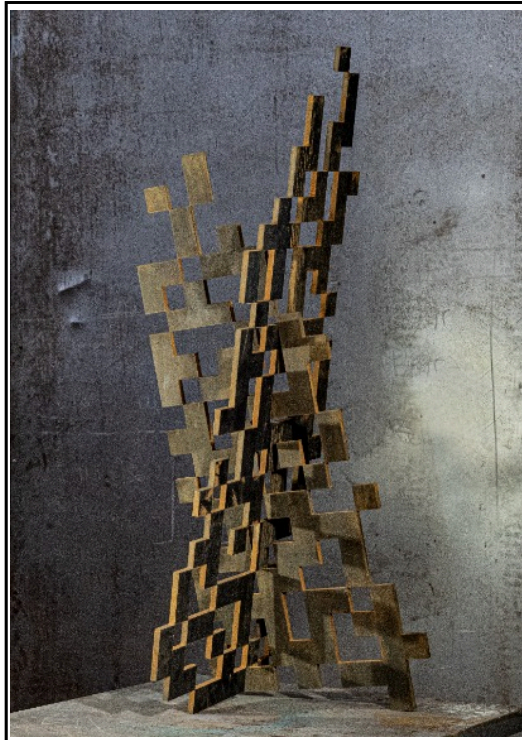

Wolf Georg-Friedrich

Bild	Titel	Grösse (H x B)	Technik	Preis (CHF)
	Fingerprint VI	440x cm	Structural Steel	Price on request
	Bürger von Calais	150x80 cm	Flat steel	Price on request

	<p>Tribute to George</p>	<p>270x150 cm</p>	<p>structural steel plate, historic steam locomotive</p>	<p>Price on request</p>
	<p>The Missing Piece Yellow</p>	<p>120x120 cm</p>	<p>Structural steel</p>	<p>Price on request</p>
	<p>Kosmos III</p>	<p>75x75 cm</p>	<p>Structural Steel</p>	<p>Price on request</p>

 A square QR code with a dark, textured background, mounted on a black frame.	QR-Code VII, Tabu 625 II	59x42 cm	Structural steel	Price on request
 A square QR code with a dark, textured background, mounted on a white frame.	QR-Code II. Brave New World	46x46 cm	Structural steel	Price on request

Würfelspiel II

103x60 cm

Structural steel

Price on request

 A red laser-cut steel sculpture titled 'Fingerprint V'. It features a complex, abstract design with multiple interlocking, curved and rectangular elements. The sculpture is mounted on a white rectangular base against a light gray background.	Fingerprint V	25x25 cm	Steel plate, Lasercut	Price on request
 A structural steel sculpture titled 'Würfelspiel I'. It is a dark, weathered metal piece with a complex, angular, and somewhat abstract form. The sculpture is mounted on a white rectangular base against a black background.	Würfelspiel I	80x30 cm	Structural steel	Price on request