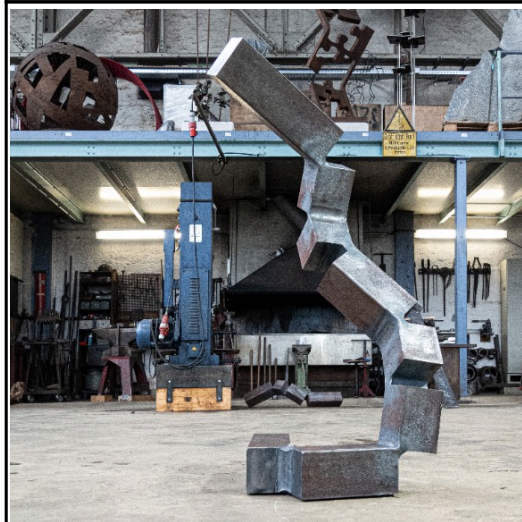

QR Code V

105x45 cm

Structural steel plate

Price on request

Fingerprint III

55x60 cm

Structural plate

Price on request