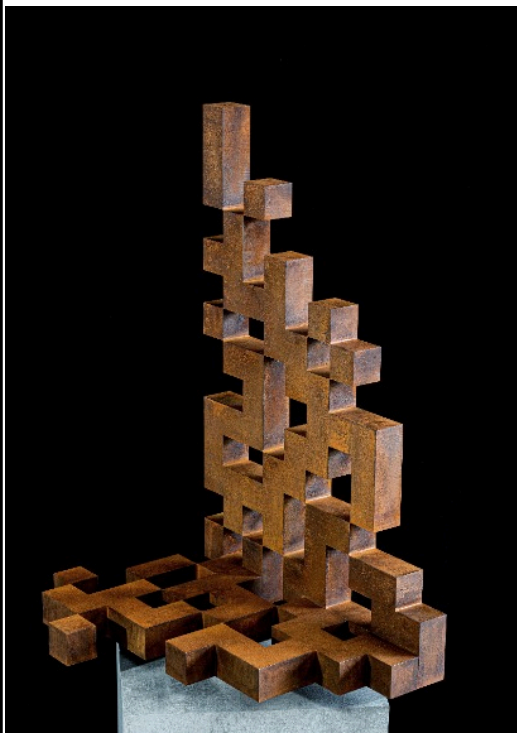

QR-Code VI. Mont
Segur II

65x50 cm

Structural steel

Price on request

Tristan

112x42 cm

Solid steel

Price on request